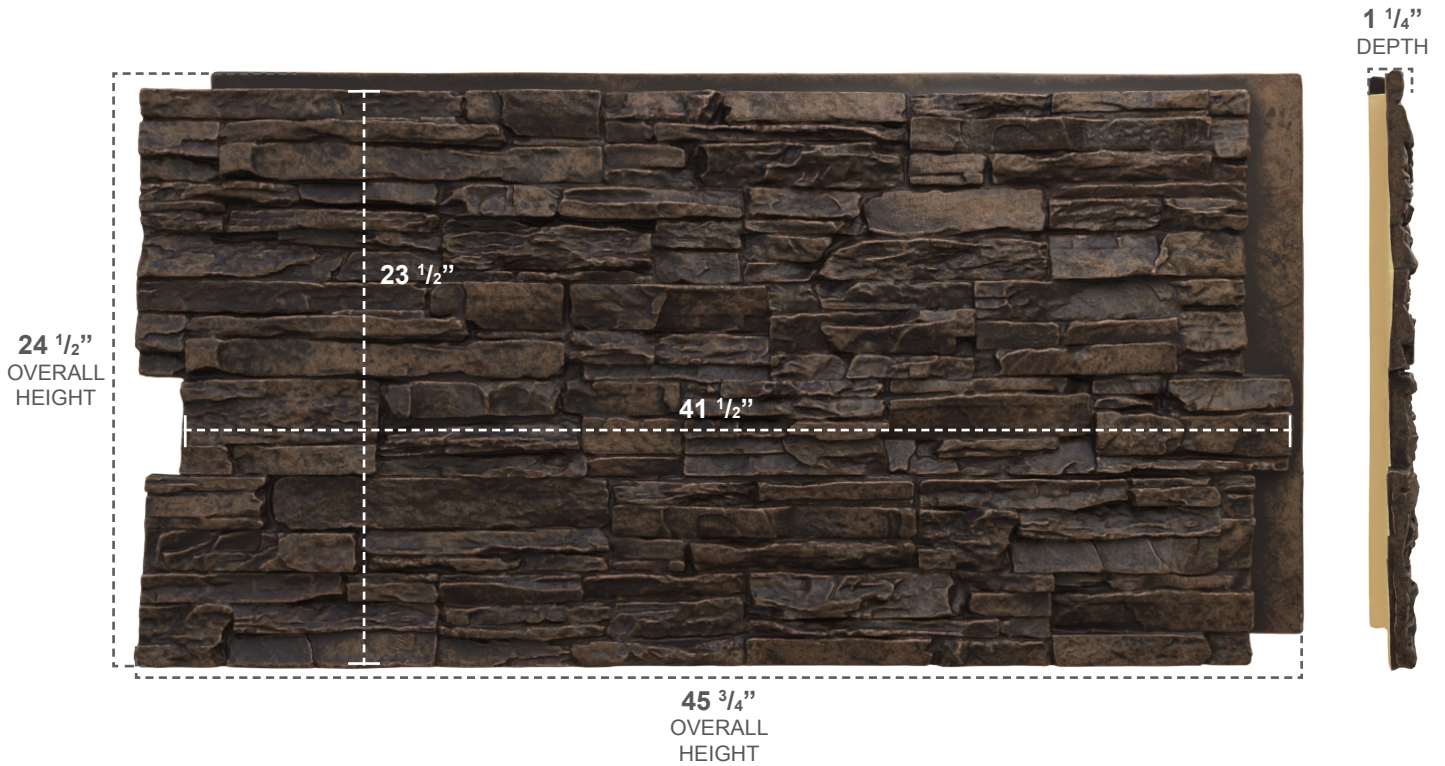

STONEWALL FAUX STONE PANELS

CANYON RIDGE

COLOR	WIDTH	HEIGHT	DEPTH
ALDER CREEK	45 3/4"	24 1/2"	1 1/4"

OTHER FINISH OPTIONS

COLFAX

SANDSTONE

SEDONA

SLATE GREY

SMOKEY RIDGE

.....
OVER 20 MORE
OPTIONS TO
CHOOSE FROM